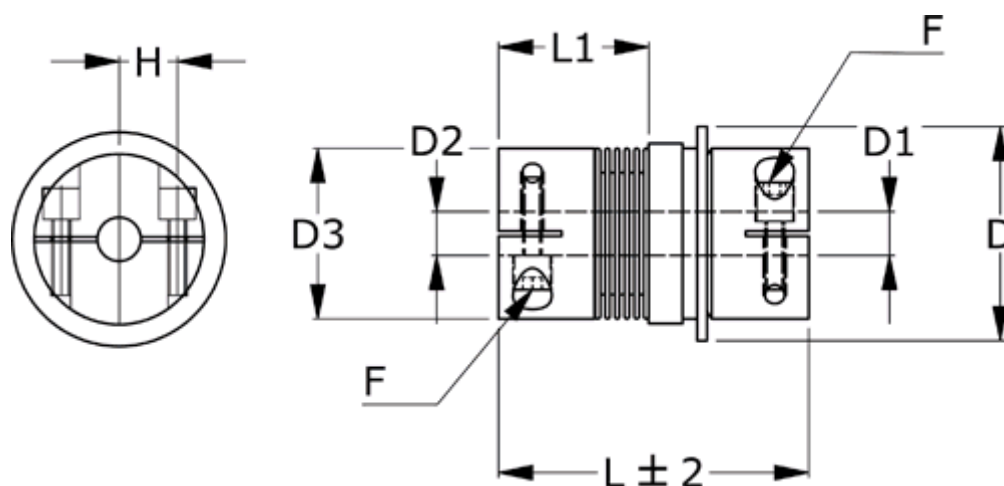

Article number: 335013001403848D2

Description: Safety coupling BKK 300 multiposition
Length 140 mm, bore 38/48 mm, TKn max 300 NM

Measures

D = 119
D1 = 48
D2 = 38
D3 = 110.0
F = M12
H = 39.0
L = 140
L1 = 67.0

Nom. torque NM (TKn) = 300NM overload torque range 2
Position engagement = C = Synchronous
s = 2.0